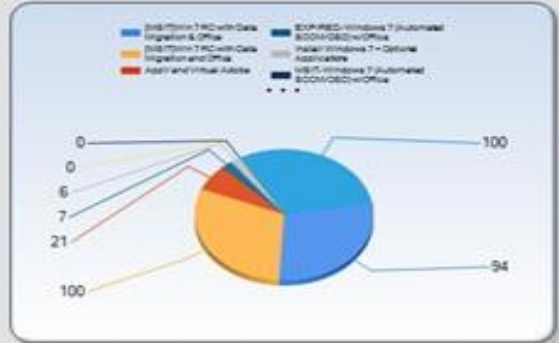

Date Range: Last 30 Days
 Baseline: All

Desired Configuration Management

Last Updated At: 12:10PM, Friday

Advertisement: All
 Collection: All
 Site Code: All

OS Deployment Status (Success %)

Last Updated At: 12:11PM, Friday