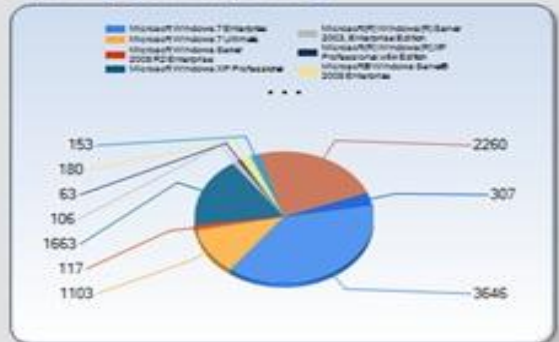

Client Operating System (Top 10 only)